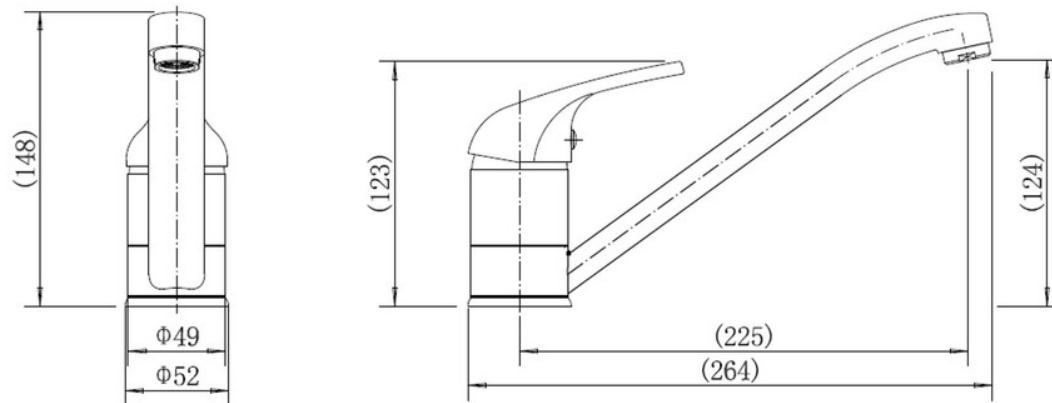

Overall Height (mm)	148
Spout Reach (mm)	264
Spout Height (mm)	124
Spout Rotation Range	360°
Handle Type	Single Lever
Colour	Chrome
Bar Pressure Suitability	All Pressure
Min. Bar Pressure	0.2
Max. Bar Pressure	6.5
Mixed Flow Rate at 3 Bar Pressure (l/min)	19.6
Flow Type	Single flow
Recommended Hot Water Temperature	38°C
Maximum Hot Water Temperature	70°C
Handle Control	Half Turn
Centre Distance (mm)	-
Cartridge Type	Ceramic Disc Cartridge
Aerator Type	Honeycomb Aerator
Inlet Pipes	Stainless Flexible Hoses
Anti-Splash Spout	Yes
Pull Out Spray	No
WRAS Approved	Yes
Product Code	TMO40CM/
Barcode	5015834051802

AQUAMONO SINGLE LEVER TAP CHROME

TMO40CM/

Technical Drawing

Date of download: December 18, 2023

AGA Rangemaster continuously seeks improvements in specification, design and production of products and thus, alterations take place periodically. Whilst every effort is made to produce up to date resources, the information included here is intended as a guide. Always refer to the installation instructions when fitting, installation work should be completed by a professional tradesman.